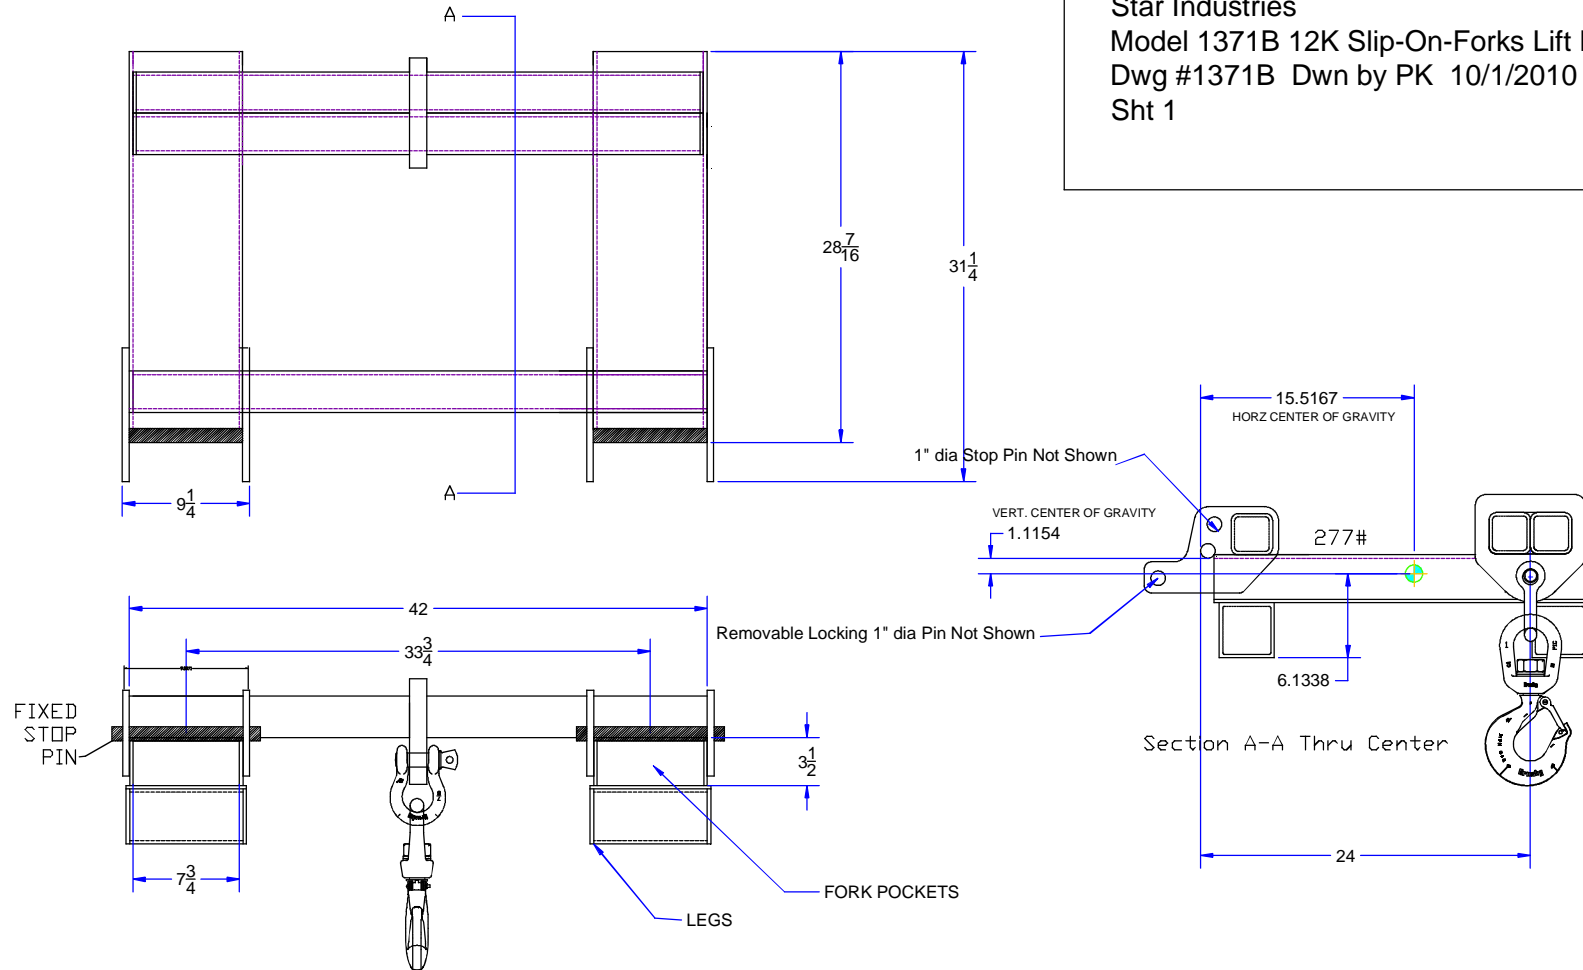

Center of Gravity Drawing
 Star Industries
 Model 1371B 12K Slip-On-Forks Lift Hook
 Dwg #1371B Dwn by PK 10/1/2010
 Sht 1

RATED LOAD CAPACITY OF MODEL 1371B LIFT HOOK - 12,000 LBS.

CAUTION - DO NOT ALLOW LIVE LOAD, RIGGING, & EMPTY WIEGHT OF LIFT HOOK ATTACHMENT TO EXCEED FORKLIFT RATED LIFT CAPACITY FOR THE BOOM OR MAST POSITION BEING USED.

EMPTY WEIGHT WITH HOOK & SHACKLE - 277 LBS.