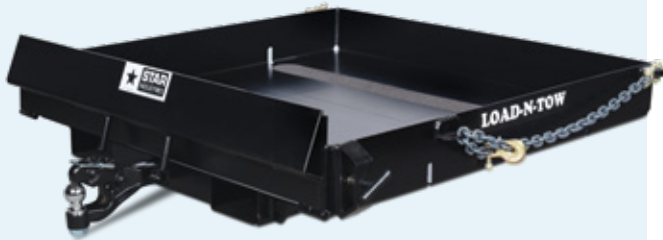

LOAD-N-TOW

The Star Industries Load-N-Tow is the easiest way to load and unload heavy and awkward rental equipment. Simply slide it on to the forks and one man can effortlessly load and unload heavy and awkward rental equipment quickly and safely.

www.starindustries.com
Operating Manual and Safety
Information available online.

Optional Combo Hitch

Ramp up to secure load

Ramp down for easy loading

FEATURES

- ➔ Ramps lowers for easy loading and unloading
- ➔ Spring loaded pin locks ramp in 'up' position for secure and safe load transportation
- ➔ Built-in receiver for moving trailer mounted equipment. Accepts standard 2" sq. trailer adapter
- ➔ Trailer adapter and hitch optional
- ➔ 3' safety chain and grab hook included