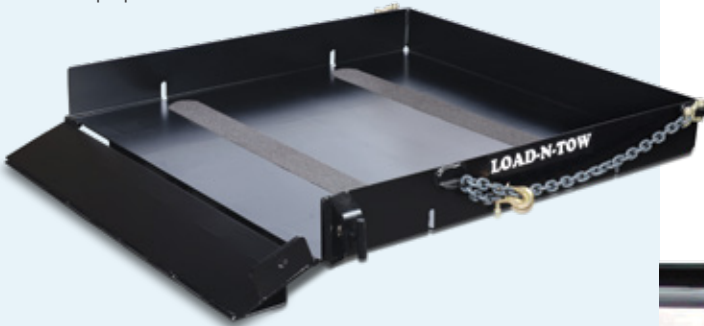

www.starindustries.com
Operating Manual and Safety
Information available online.

Optional Combo Hitch

Ramp up to secure load

Ramp down for easy loading

FEATURES

- ➔ Ramps lowers for easy loading and unloading
- ➔ Spring loaded pin locks ramp in 'up' position for secure and safe load transportation
- ➔ Built-in receiver for moving trailer mounted equipment. Accepts standard 2" sq. trailer adapter
- ➔ Trailer adapter and hitch optional
- ➔ 3' safety chain and grab hook included